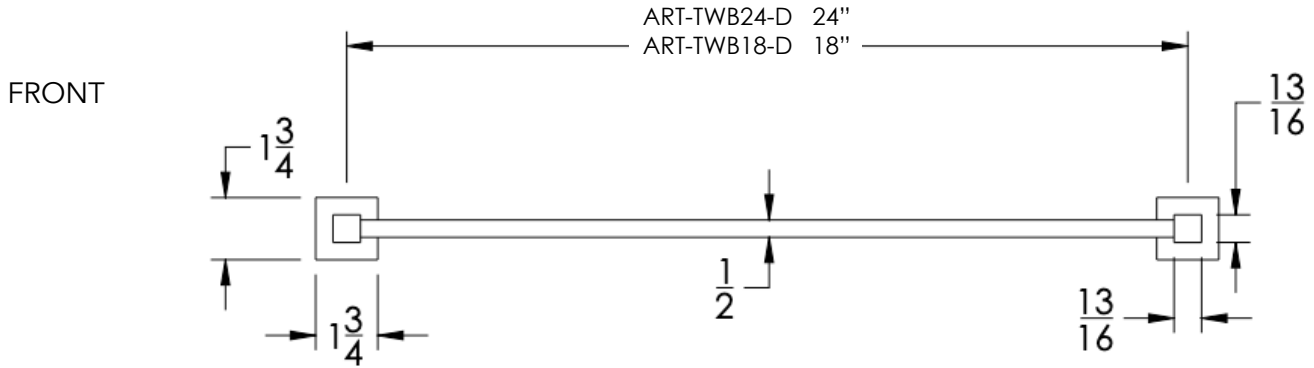

COLLECTION ARTE

TOWEL BAR

Model	Product	Finishes Available
ART-TWB18-D	18" Towel Bar	Multiple finishes available. Over 23 finishes to choose from.
ART-TWB24-D	24" Towel Bar	

FINISHES

Polished (-P)	Antique Copper (-ACOP)	Polished Gold (-PGLD)
Brushed (-B)	Polished Brass (-PBRS)	Brushed Copper (-BCOP)
Brushed Gold (-BGLD)	Matte White (-WHT)	Brushed Rose Gold (-BRGD)
Matte Black (-BLK)	Brushed Modern Bronze (-BMBRZ)	Brushed Black (-BRBLK)
Oil Rubbed Bronze (-ORB)	Glossy White (-GWHT)	Polished Black (-PBLK)
Brushed Brass (-BBRS)	Polished Rose Gold (-PRGD)	Antique Nickel (-ANKL)
Brushed Bronze (-BBRZ)	Unlacquered Brass (-UBRS)	Black Nickel (-NKBL)
Antique Brass (-ABRS)	Polished Nickel (-PNKL)	

Dimensions in inches

NOTE: Dimensions subject to change without notice.