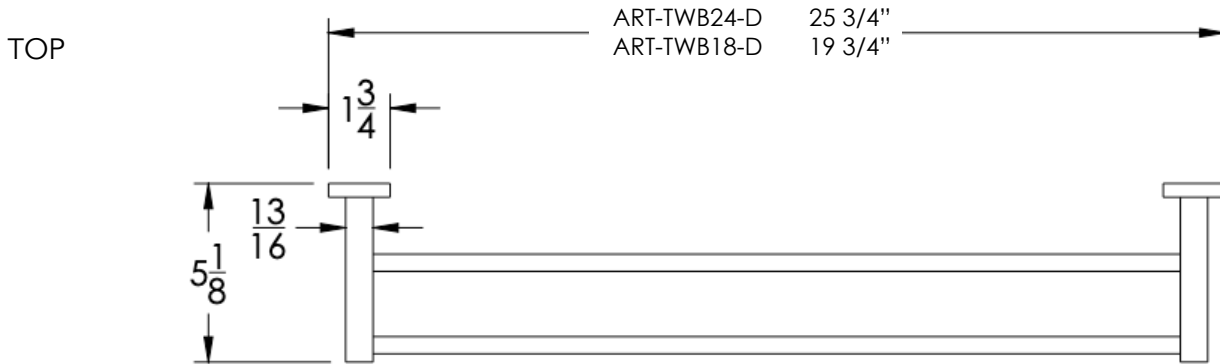

COLLECTION ARTE

TOWEL BAR

Model	Product	Finishes Available
ART-TWB18-D	18" Towel Bar	Multiple finishes available. Over 23 finishes to choose from.
ART-TWB24-D	24" Towel Bar	

FINISHES

Polished (-P)	Antique Copper (-ACOP)	Polished Gold (-PGLD)
Brushed (-B)	Polished Brass (-PBRS)	Brushed Copper (-BCOP)
Brushed Gold (-BGLD)	Matte White (-WHT)	Brushed Rose Gold (-BRGD)
Matte Black (-BLK)	Brushed Modern Bronze (-BMBRZ)	Brushed Black (-BRBLK)
Oil Rubbed Bronze (-ORB)	Glossy White (-GWHT)	Polished Black (-PBLK)
Brushed Brass (-BBRS)	Polished Rose Gold (-PRGD)	Antique Nickel (-ANKL)
Brushed Bronze (-BBRZ)	Unlacquered Brass (-UBRS)	Black Nickel (-NKBL)
Antique Brass (-ABRS)	Polished Nickel (-PNKL)	

Dimensions in inches

NOTE: Dimensions subject to change without notice.